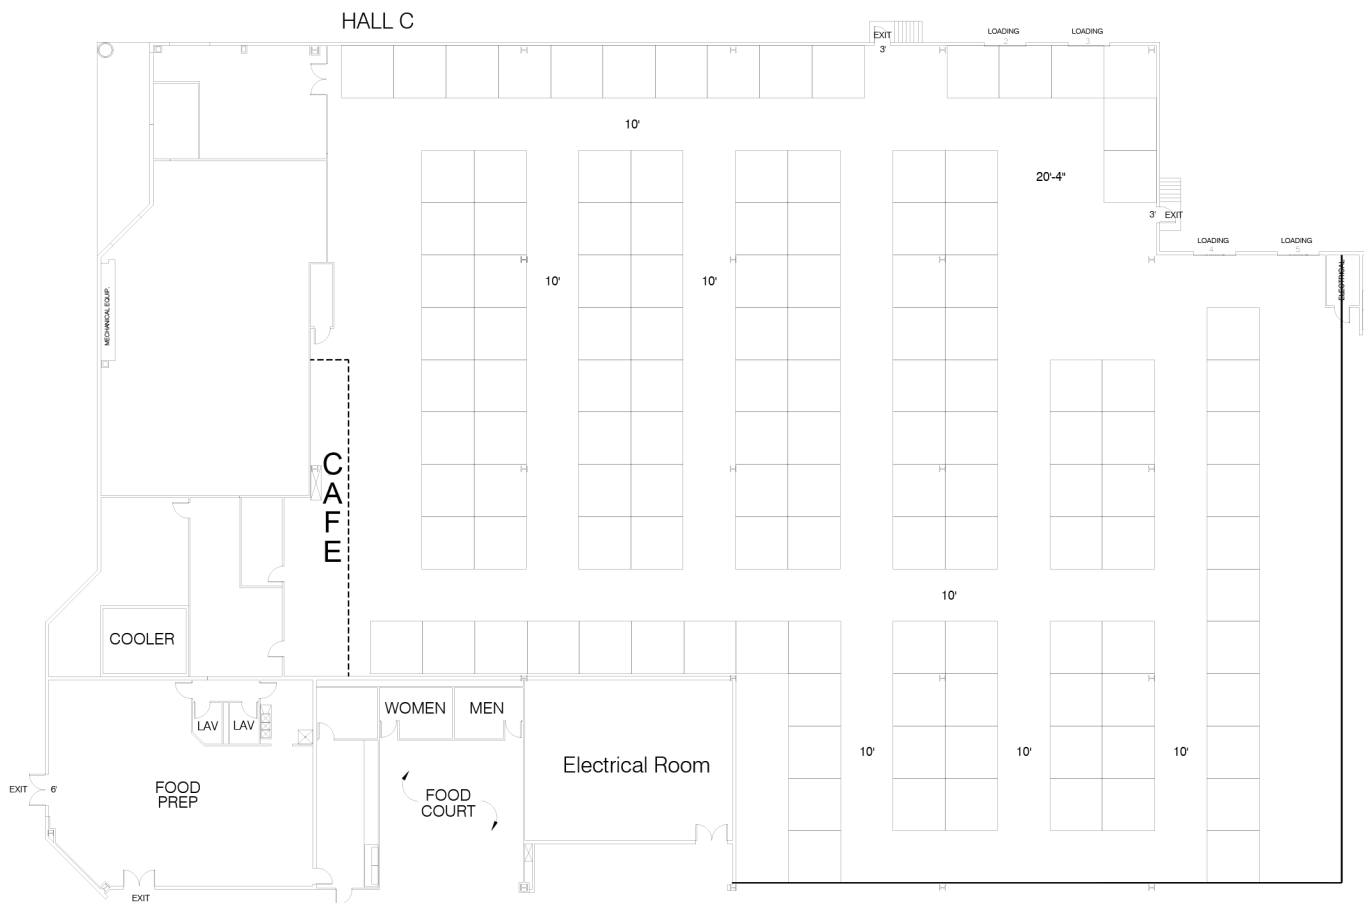

HALL C as of 04/11/2019

Dimension	Size	Qty	SqFt
10x10'	100	127	12,700
Totals:		127	12,700

Legend	
	Public Telephone
	Vending Machine
	Building Fixtures
	Alarm Pull Box
	Fire Extinguisher
	Electrical Box
	Water Supply
	Air Supply