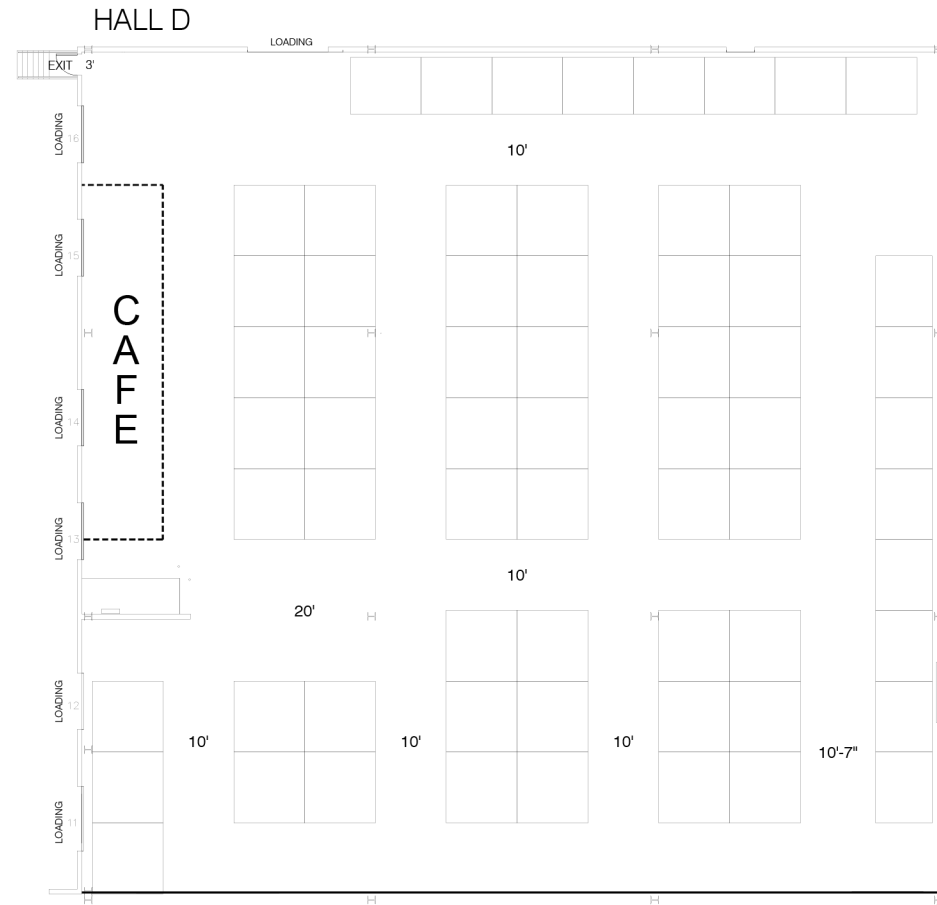

HALL D as of 04/11/2019

Dimension	Size	Qty	SqFt
8'x10'	80	16	1,280
10'x10'	100	49	4,900
<b>Totals:</b>		<b>65</b>	<b>6,180</b>

Legend	
	Public Telephone
	Vending Machine
	Building Fixtures
	Alarm Pull Box
	Fire Extinguisher
	Electrical Box
	Water Supply
	Air Supply