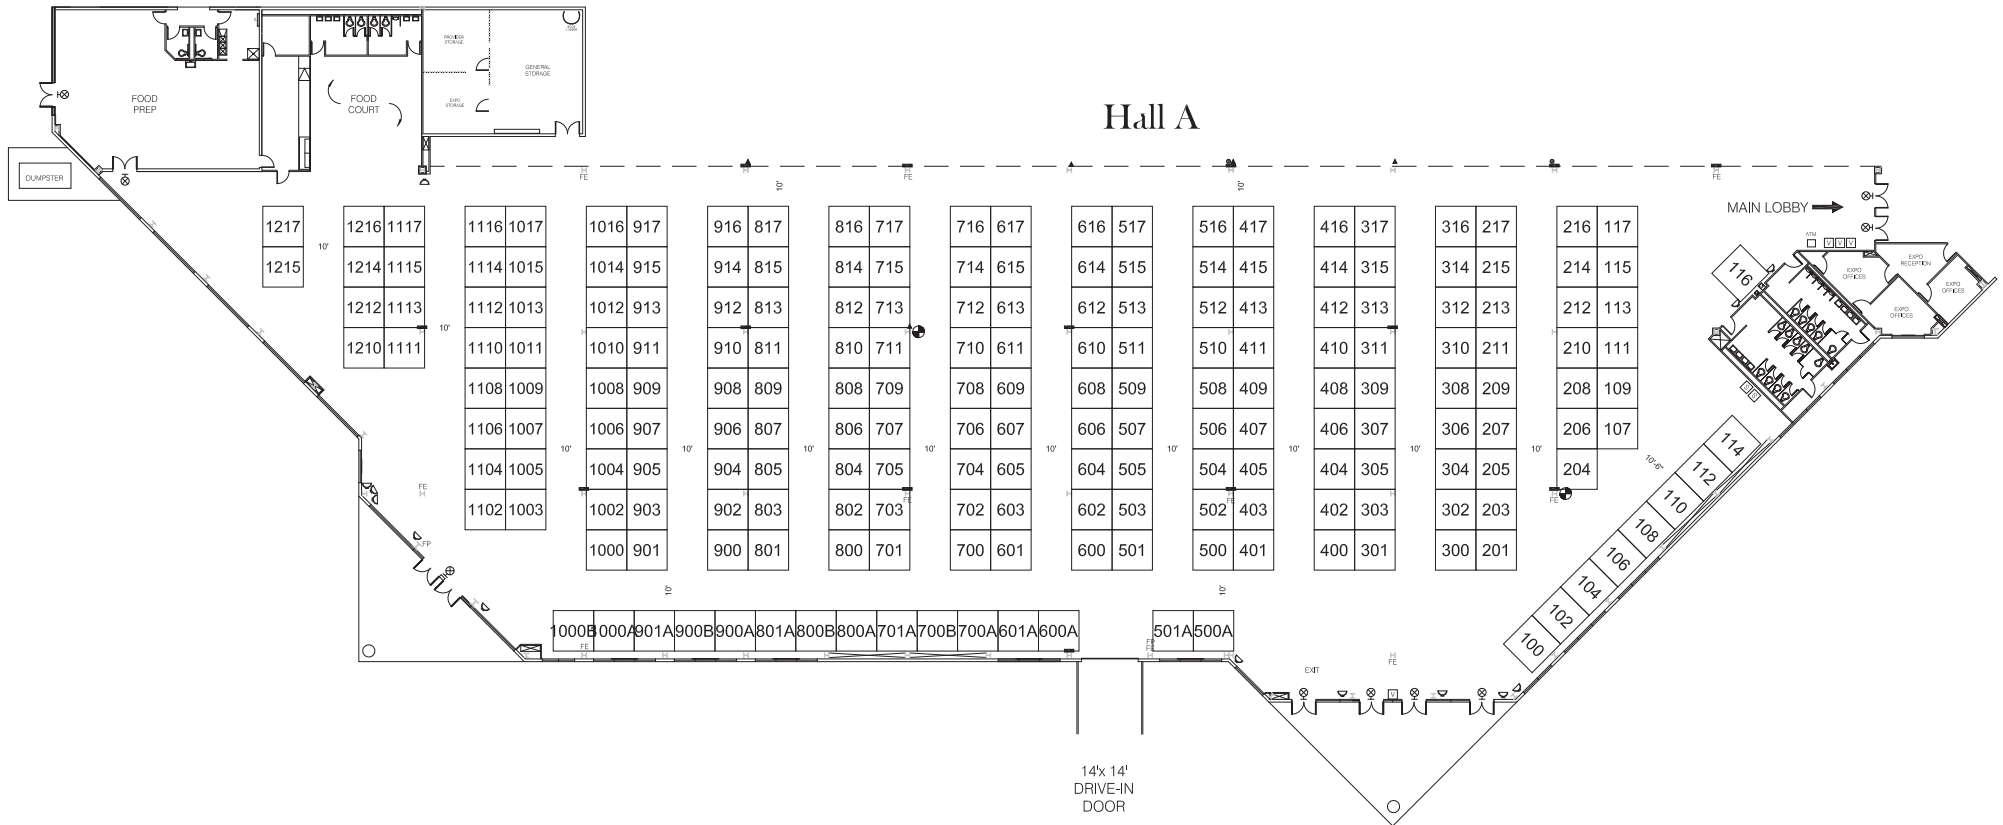

Dimension	Size	Qty	SqFt
10'x10'	100	207	20,700
Totals:	207	207	20,700

**NEW JERSEY CONVENTION
AND EXPOSITION CENTER**

Legend	
	Public Telephone
	Vending Machine
	Building Fixtures
	Alarm Pull Box
	Fire Extinguisher
	Electrical Box
	Water Supply
	Air Supply