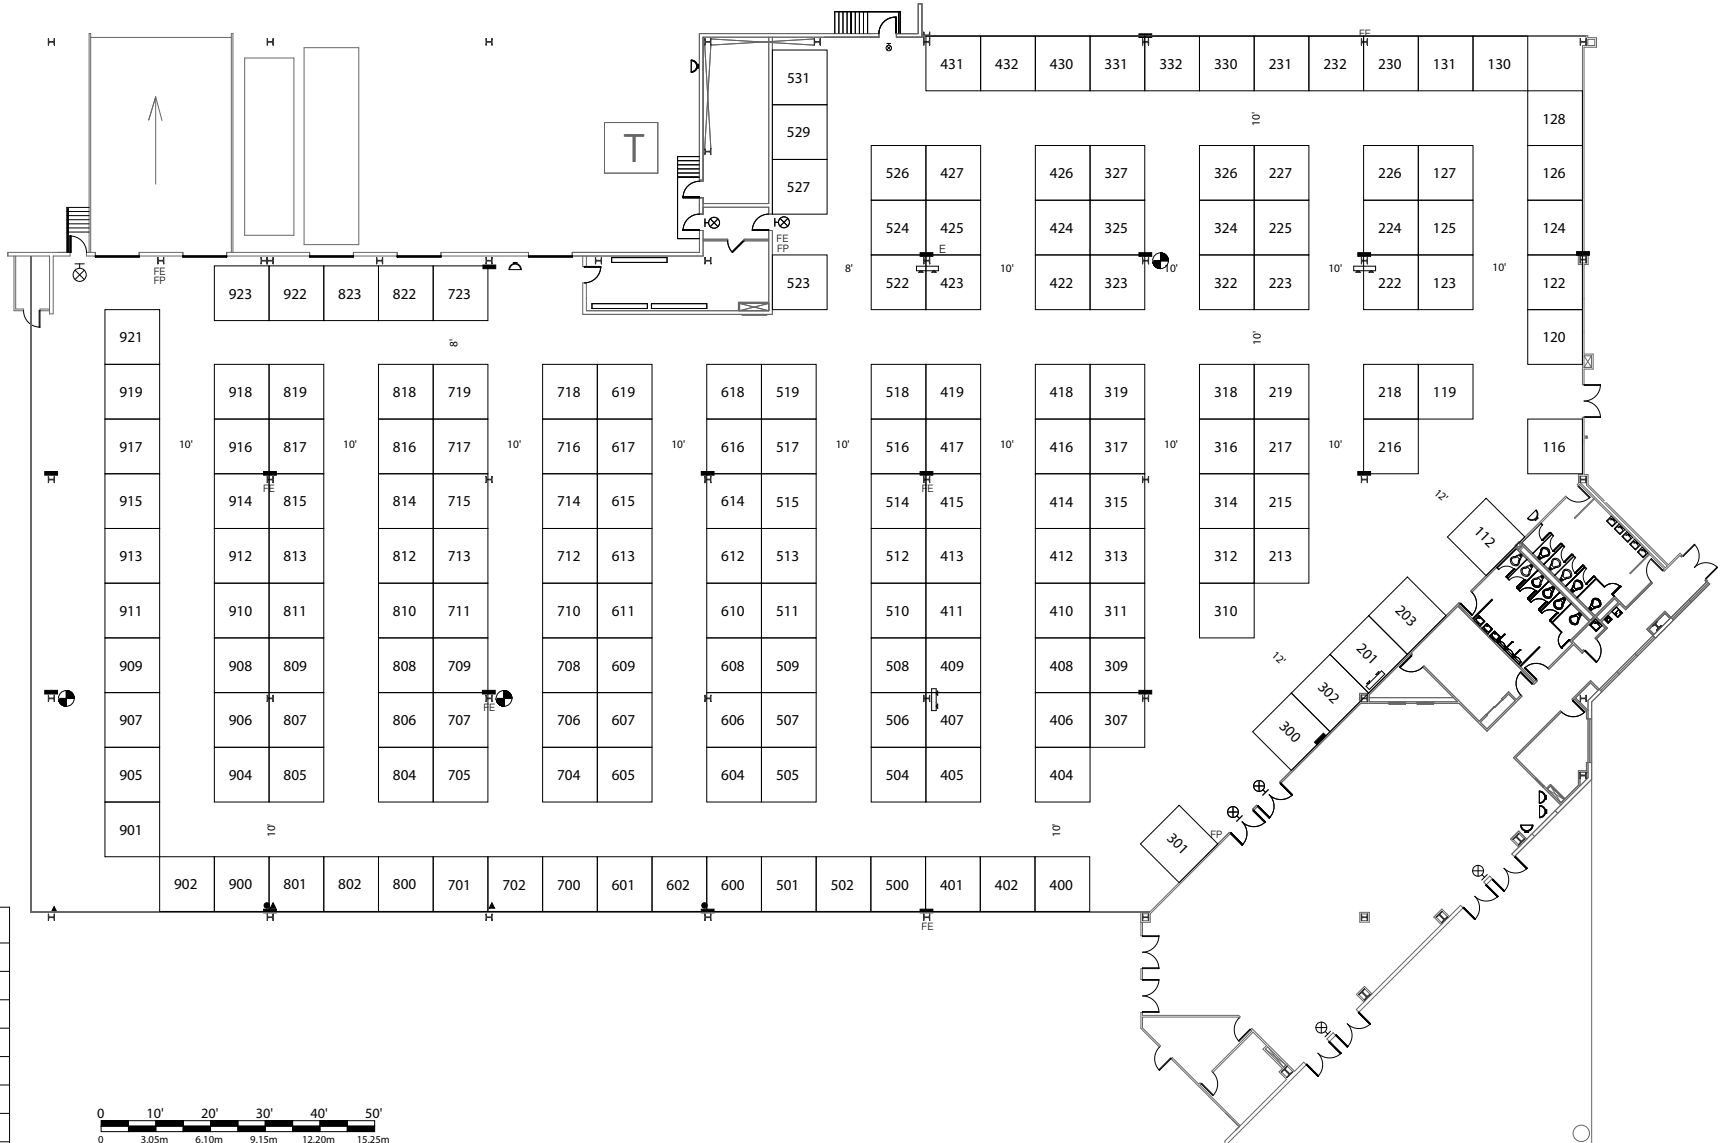

Dimension	Size	Qty	SqFt
10'x10'	100	190	19,000
Totals:		190	19,000

NEW JERSEY CONVENTION
AND EXPOSITION CENTER

HALL B

Legend	
	Public Telephone
	Vending Machine
	Building Fixtures
	Alarm Pull Box
	Fire Extinguisher
	Electrical Box
	Water Supply
	Air Supply